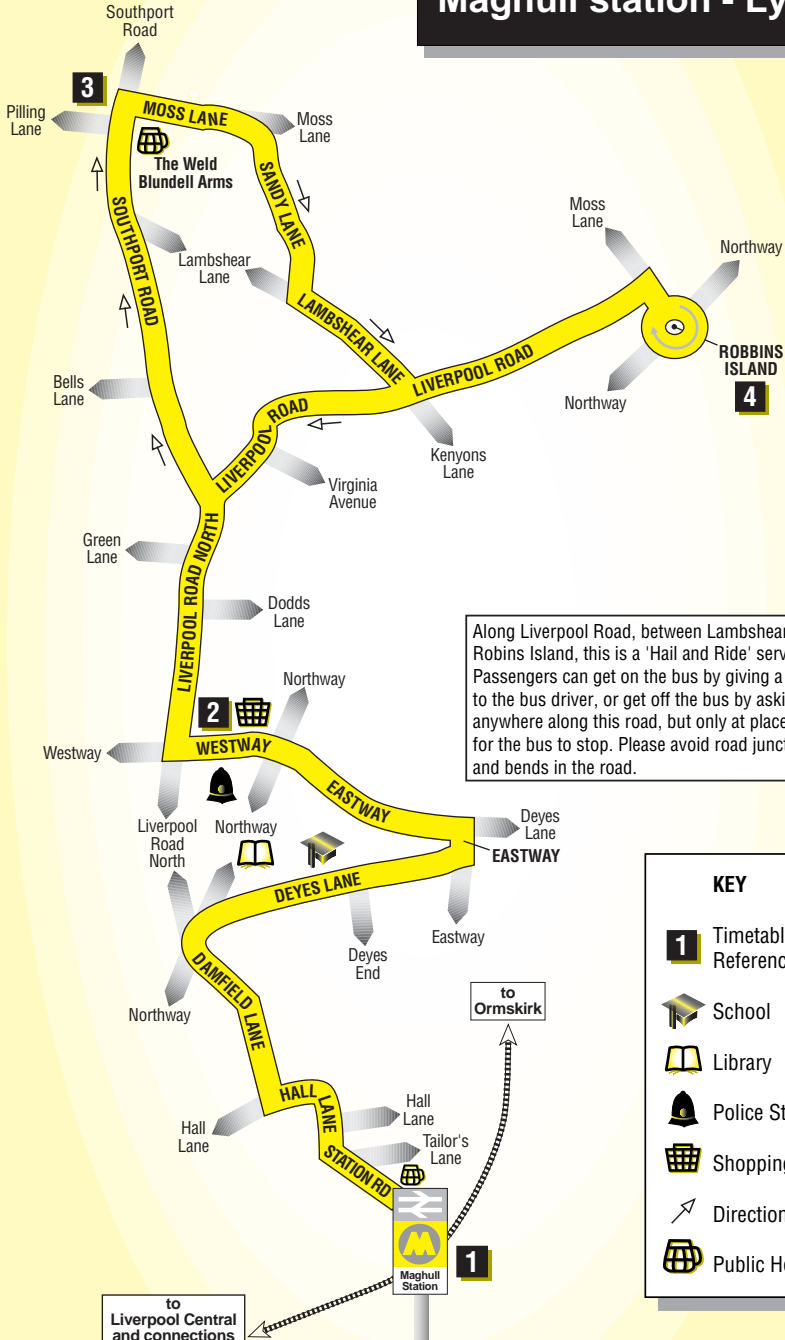

Route 231: Maghull station - Lydiate

Along Liverpool Road, between Lamshear Lane and Robbins Island, this is a 'Hail and Ride' service. Passengers can get on the bus by giving a clear hand signal to the bus driver, or get off the bus by asking the driver, anywhere along this road, but only at places where it is safe for the bus to stop. Please avoid road junctions, crossings and bends in the road.

KEY

- **1** Timetable Reference Point
- School
- Library
- Police Station
- Shopping Centre
- Direction of travel
- Public House

to
Liverpool Central
and connections
to Northern, Wirral
and City Lines