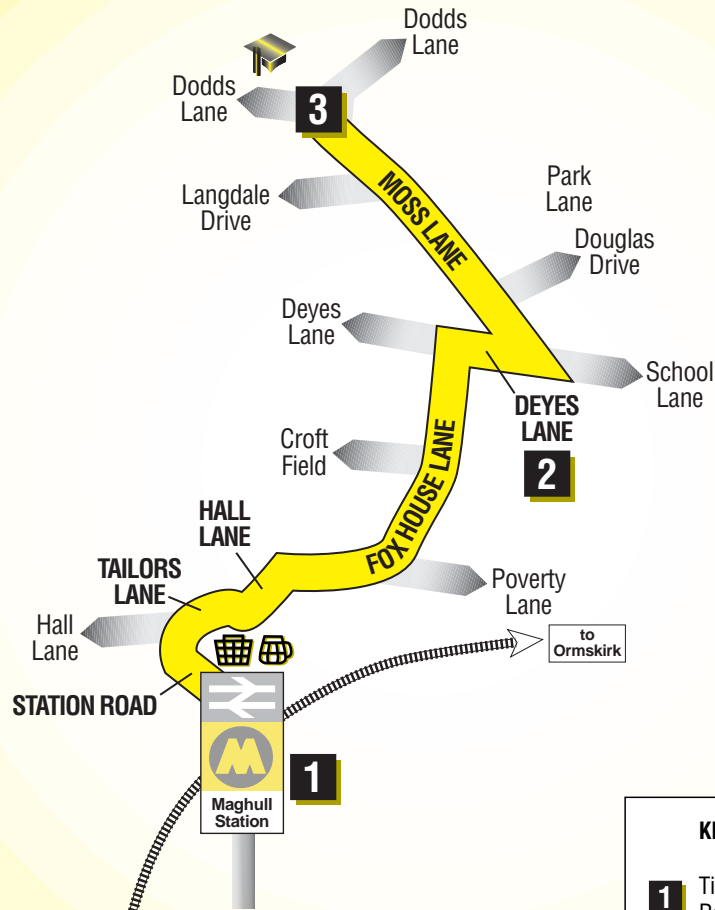

**Route 231 journeys not serving Robbins Island: from** MAGHULL STATION CAR PARK via Station Road, Hall Lane, Damfield Lane, Deyes Lane, Eastway, Westway, Liverpool Road North, Southport Road, Moss Lane, Sandy Lane, Lambshear Lane, (right turn) Liverpool Road, Liverpool Road North, Westway, Eastway, Deyes Lane, Damfield Lane, Hall Lane, Station Road to MAGHULL STATION CAR PARK.

**Route 232: from** MAGHULL STATION CAR PARK via Station Road, Hall Lane, Damfield Lane, Northway, Hall Lane, Old Hall Road, Moorhey Road, Dover Road, Liverpool Road South, Liverpool Road North, Westway, Eastway, Deyes Lane, Moss Lane, Dodds Lane, Park Lane, School Lane, Foxhouse Lane, Hall Lane, Tailors Lane, Station Road to MAGHULL STATION CAR PARK.

**Route 233: from** MAGHULL STATION CAR PARK via Station Road, Tailors Lane, Old House Lane, Fox House Lane, School Lane, Park Lane, Dodds Lane, Moss Lane, Deyes Lane, Eastway, Westway, Liverpool Road North, Liverpool Road South, Dover Road, Moorhey Road, Old Hall Road, Hall Lane, Northway, Damfield Lane, Hall Lane, Station Road to MAGHULL STATION CAR PARK.

# Route 234: Maghull station - Dodds Lane

KEY	
<b>1</b>	Timetable Reference Point
	Shopping
	School
	Public House

to  
Liverpool Central  
and connections  
to Northern, Wirral  
and City Lines