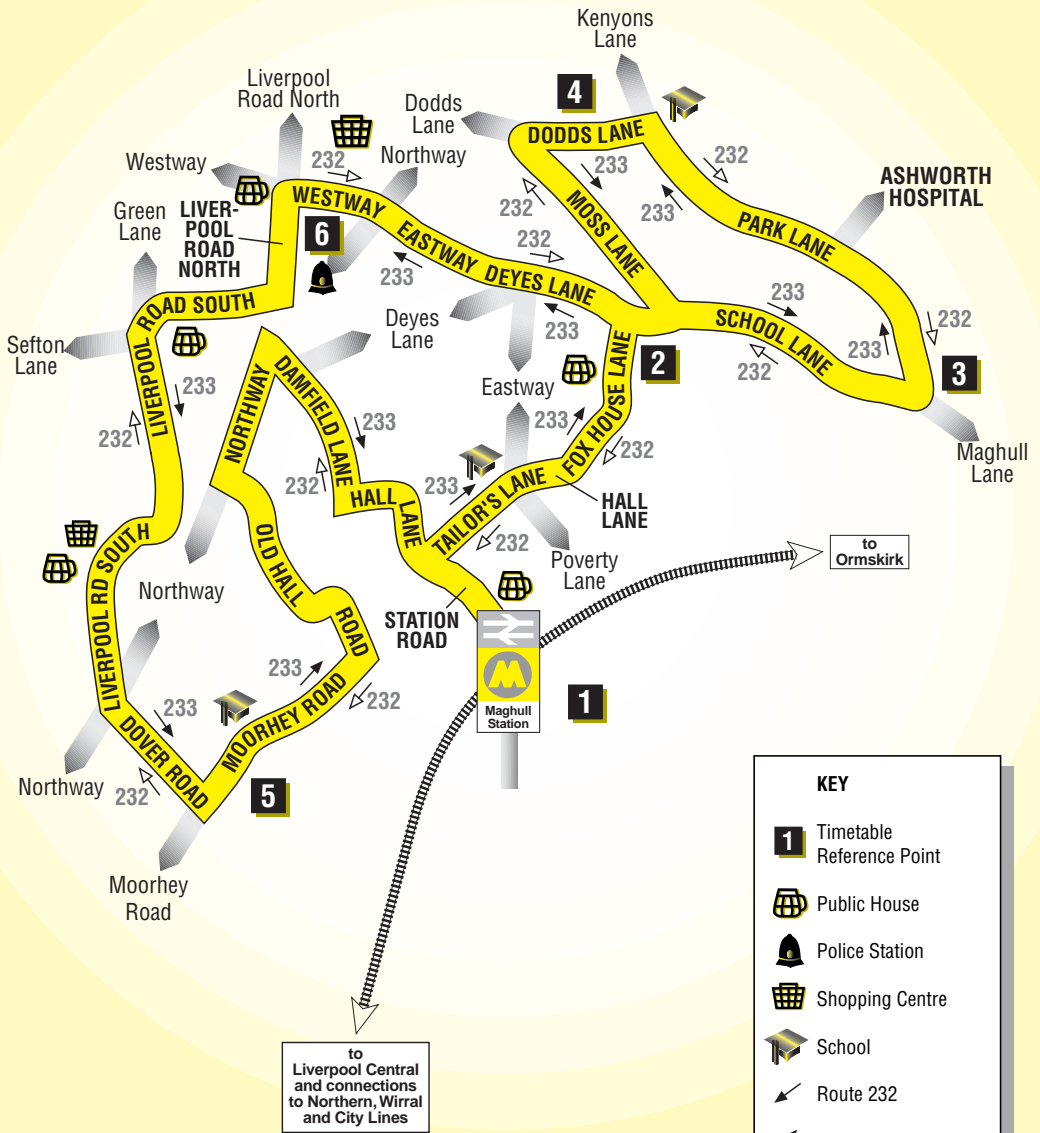

Routes 232 and 233: Maghull station - Moorhey Road

KEY	
1	Timetable Reference Point
	Public House
	Police Station
	Shopping Centre
	School
	Route 232
	Route 233