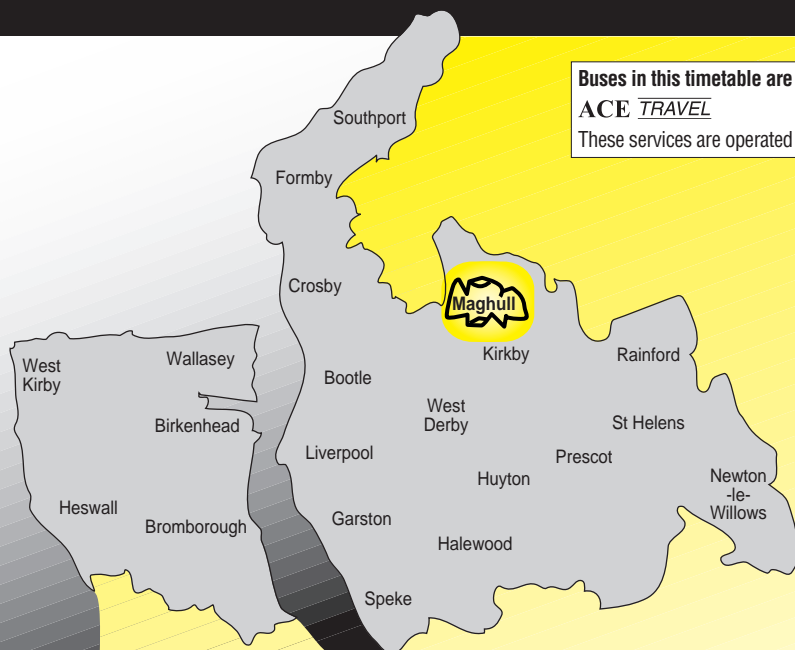

Maghull circulars

Buses in this timetable are run by:

ACE TRAVEL

These services are operated for Merseytravel.

MT SFT 080410L

Changes from 12 April 2010

Route 231: the last bus from Maghull station (leaving at 2333) is extended to finish at Liverpool Road, Coronation Road.

(All other times and services are unchanged.)

Travel Information

traveline
public transport info

0871 200 22 33

Calls costs 10p per minute from land lines, mobiles may vary

OPEN 0800 TILL 2000 7 DAYS A WEEK

www.merseytravel.gov.uk

Please recycle this booklet when you have finished with it.