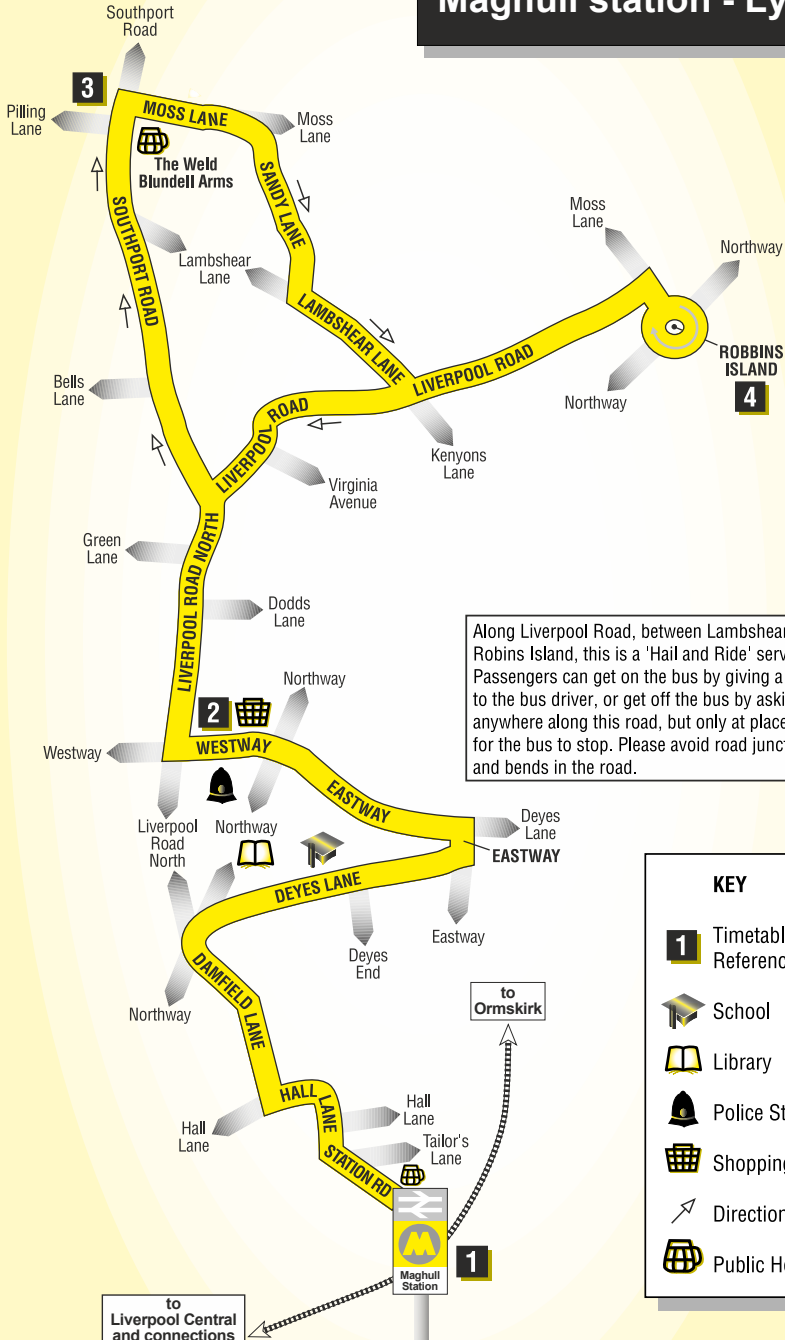

# Route 231: Maghull station - Lydiate

Along Liverpool Road, between Lamshear Lane and Robbins Island, this is a 'Hail and Ride' service. Passengers can get on the bus by giving a clear hand signal to the bus driver, or get off the bus by asking the driver, anywhere along this road, but only at places where it is safe for the bus to stop. Please avoid road junctions, crossings and bends in the road.

**KEY**

- 1** Timetable Reference Point
- School
- Library
- Police Station
- Shopping Centre
- Direction of travel
- Public House

to  
Liverpool Central  
and connections  
to Northern, Wirral  
and City Lines