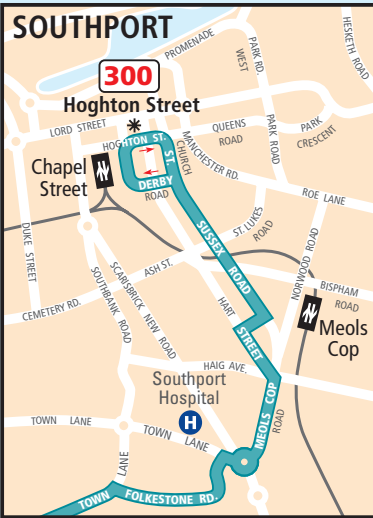

# Liverpool to Southport via Maghull

- ARRIVA route 300
- Terminus point
- Buses run in direction of arrow
- Railway line and station